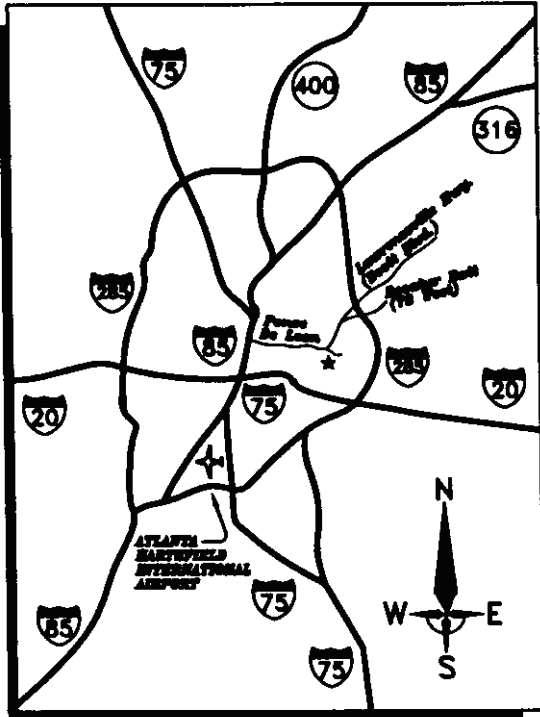

MARY GAY HOUSE

716 WEST TRINITY PLACE

Directions:

From downtown, head East on Ponce De Leon toward the City of Decatur. After the Druid Hills train bridge, fork right onto W. Ponce De Leon. Go to the second red light on the corner of W. Ponce De Leon and W. Trinity Place, take right. The Mary Gay House is on your right. Second White House next to the Swanton House.

From 285 East, take the exit (78 West). 78 West turns into L'ceville Hwy/Scott Blvd. Go approximately two miles to the corner of Scott Blvd. and Clairmont Rd. Take left on Clairmont. Continue until Clairmont ends at Ponce De Leon and the Old DeKalb County Courthouse. Take a Right onto Ponce De Leon heading West. Approximately one-half mile will be the corner of Ponce De Leon and W. Trinity Place. Take left - second White house next to the Swanton House. See map below.

Parking:

Available along the street.
See map below.